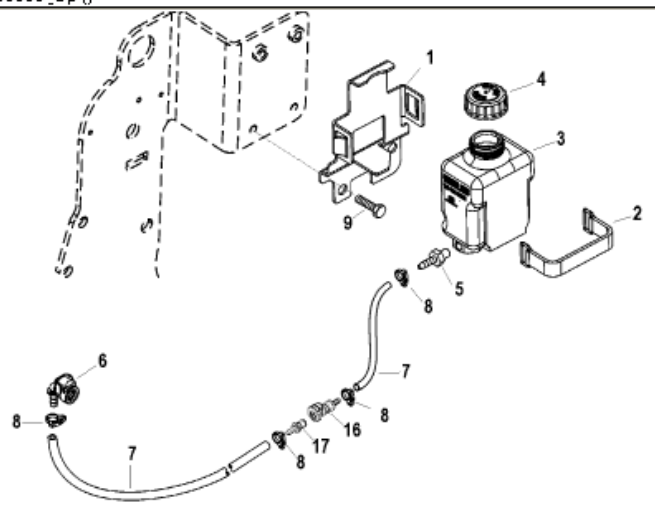

Parts List						
Ref	Class	Part	Description	Qty	Comment	Footnote
1		860065A	BRACKET KIT, Lube Monitor Rese	1	(Closed Cooling)	
2		808023T	STRAP, Reservoir Retainer	1		
3		806193A46	LUBE BOTTLE, Lube Monitor	1	(Closed Cooling)	
4	36	806727	CAP, Lube Reservoir	1		
5	22	808624	CONNECTOR, Lube Reservoir	1		
6	22	861163	QUICK CONNECTOR, (90 Degree)	1		
7	32	19409 71	HOSE, (54.00 Inches Bulk) (.25 Inc	1		
8	54	41582 5	CLAMP, Nylon, Hose	AR		
9	10	98261	SCREW, (.375-16 x .750)	2		
10		865175T	BRACKET, Lube Monitor Reservoir	1	(Standard Cooling)	
11		806193T37	RESERVOIR, Lube Monitor	1	(Standard Cooling)	
12	36	806727	CAP, Lube Reservoir	1		
13	22	85439001	CONNECTOR, Male, Lube Reservoir	1		
14	10	828552	SCREW, (.375-16 x .500)	1		
15	11	826709 8	NUT, (.250-20)	1		
16	22	865379	FITTING, Female	1		
17	22	865191	FITTING, Male	1		