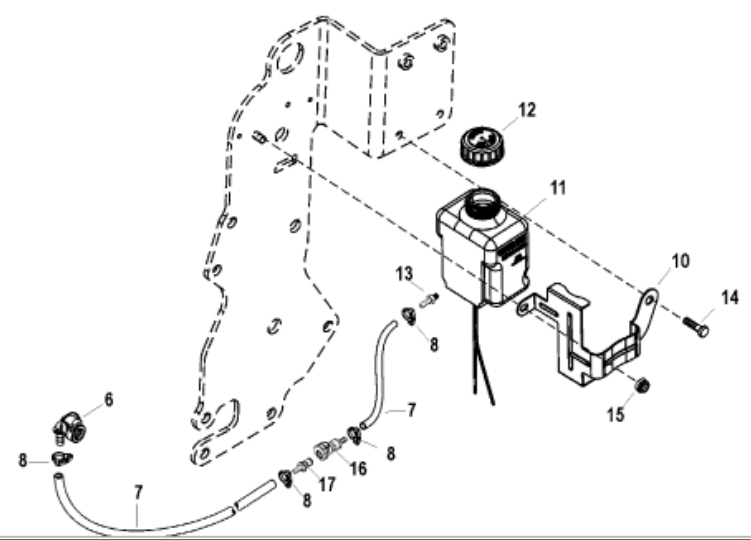

Parts List						
Ref	Class	Part	Description	Qty	Comment	Footnote
1		860065A	BRACKET KIT, Lube Monitor Rese	1	(Closed Cooling)	
2		808023T	STRAP, Reservoir Retainer	1		
3		806193A46	LUBE BOTTLE, Lube Monitor	1	(Closed Cooling)	
4	36	806727	CAP, Lube Reservoir	1		
5	22	808624	CONNECTOR, Lube Reservoir	1		
6	22	861163	QUICK CONNECTOR, (90 Degree)	1		
7	32	19409 71	HOSE, (54.00 Inches Bulk) (.25 Inc	1		
8	54	41582 5	CLAMP, Nylon, Hose	AR		
9	10	98261	SCREW, (.375-16 x .750)	2		
10		865175T	BRACKET, Lube Monitor Reservoir	1	(Standard Cooling)	
11		806193T37	RESERVOIR, Lube Monitor	1	(Standard Cooling)	
12	36	806727	CAP, Lube Reservoir	1		
13	22	85439001	CONNECTOR, Male, Lube Reservoir	1		
14	10	828552	SCREW, (.375-16 x .500)	1		
15	11	826709 8	NUT, (.250-20)	1		
16	22	865379	FITTING, Female	1		
17	22	865191	FITTING, Male	1		